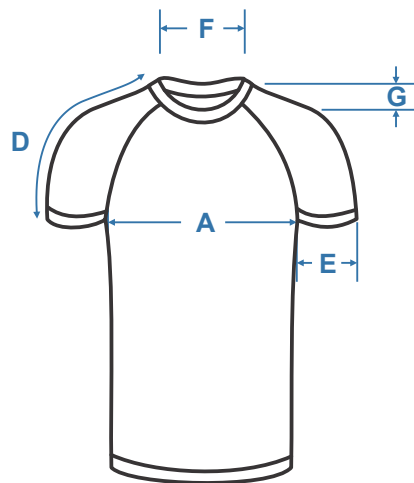

Size Chart Short Sleeve Rashguard

Description		S	M	L	XL	2XL	3XL
½ Chest	A	42	44.5	47	49.5	52	55
½ Bottom	B	40	42.5	45	47.5	50	53
Back length	C	69	72	75	77	79	81
Short sleeve length	D	66	68	70	72	74	76
Short sleeve opening	E	8	8.5	9	9.5	10	10.5
Collar width	F	18.2	18.5	18.8	19.1	19.4	19.7
Front collar height	G	5.25	5.5	5.75	6	6.25	6.5
Back collar height	H	2	2	2	2	2	2