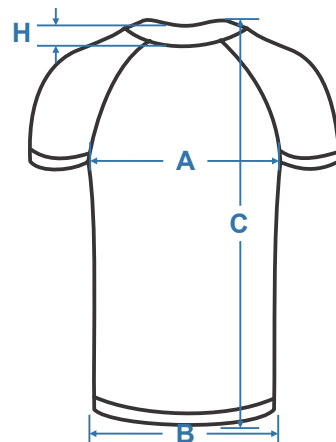

Size Chart Short Sleeve Rashguard

Description		S	M	L	XL	2XL	3XL
½ Chest	A	42	44.5	47	49.5	52	55
½ Bottom	B	40	42.5	45	47.5	50	53
Back length	C	69	72	75	77	79	81
Short sleeve length	D	66	68	70	72	74	76
Short sleeve opening	E	8	8.5	9	9.5	10	10.5
Collar width	F	18.2	18.5	18.8	19.1	19.4	19.7
Front collar height	G	5.25	5.5	5.75	6	6.25	6.5
Back collar height	H	2	2	2	2	2	2