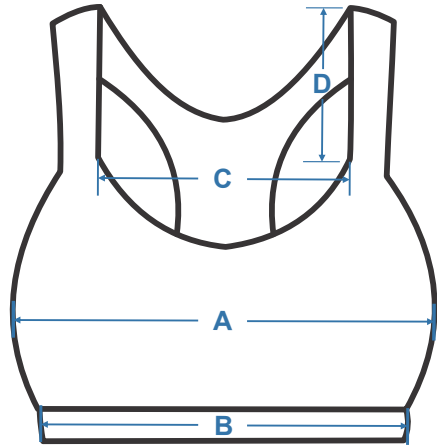

Size Chart Sports Bra

Description		XS	S	M	L	XL	2XL	3XL
Chest	A	33	35	37	39	41	43	45
Bottom	B	32	34	36	38	40	42	44
Neck width	C	14.5	15	15.5	16	16.5	17	17.5
Front drop	D	9.5	10	10.5	11	11.5	12	12.5
Shoulder	E	4	4	4	4	4	4	4
Arm hole	F	19	20	21	22	23	24	25
Length	G	32	33	34	35	36	37	38