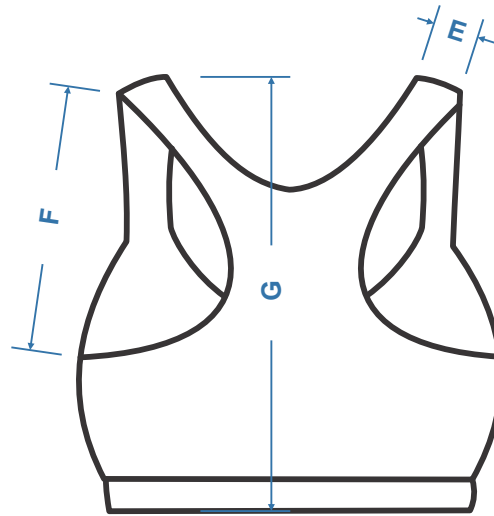

Size Chart Sports Bra

Description		XS	S	M	L	XL	2XL	3XL
Chest	A	33	35	37	39	41	43	45
Bottom	B	32	34	36	38	40	42	44
Neck width	C	14.5	15	15.5	16	16.5	17	17.5
Front drop	D	9.5	10	10.5	11	11.5	12	12.5
Shoulder	E	4	4	4	4	4	4	4
Arm hole	F	19	20	21	22	23	24	25
Length	G	32	33	34	35	36	37	38