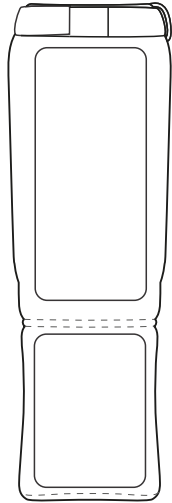

Size Chart Shin-Instep Guard

XS	For body height less than 134 cm
S	For body height 134 cm - 152 cm
M	For body height 152 cm - 170 cm
L	For body height 170 cm - 188 cm
XL	For body height more than 188 cm