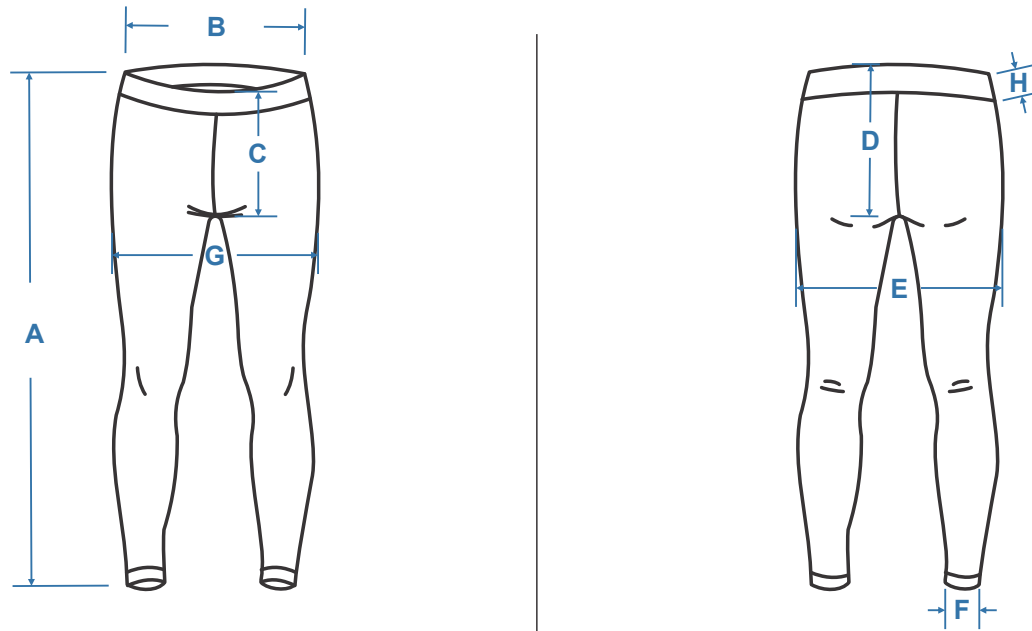

Size Chart Long tights

Description		XS	S	M	L	XL	2XL
Length	A	93.5	96	98.5	101	103.5	106
½ waist	B	28	30	32	34	36	38
Front rise	C	24.5	24.75	25	25.25	25.5	26.75
Back rise	D	38.5	39.2	39.9	40.6	41.3	42
½ file width	E	39	41	43	45	47	49
Leg opening width	F	9.5	10.25	11	11	11.75	11.75
Crotch width	G	45	47	49	51	53	55
Waist band height	H	9.5	9.5	9.5	9.5	9.5	9.5